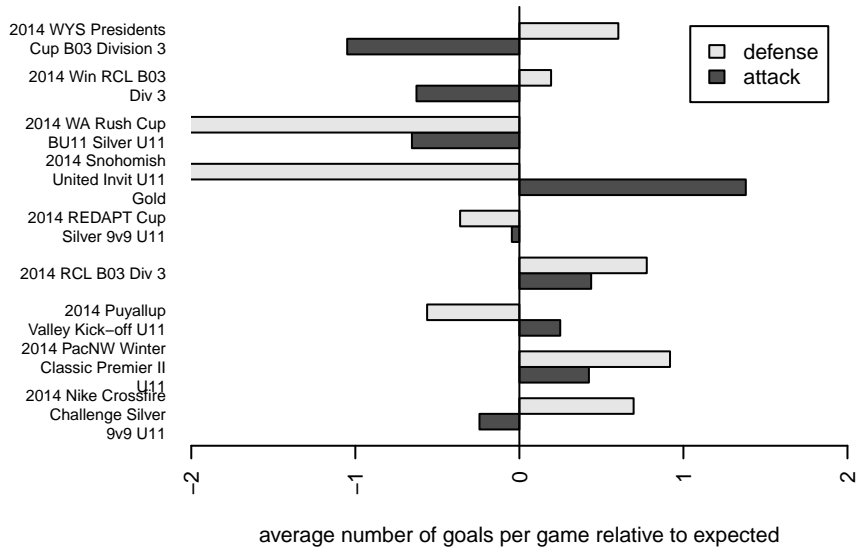

Crossfire Premier C B03

Crossfire Premier SC
 Redmond, WA
 B03 total strength=346
 attack=0.26 defense=0.16
 fall league = RCL B03 Div 3
 spr league = Win RCL B03 Div 3
 notes= Mercado 2014

alt names used:
 CROSSFIRE PREMIER B03 C – MERCADO (I
 Crossfire Premier B03–Mercado–C
 Crossfire BU11 Mercado
 CROSSFIRE PREMIER BU11 MERCADO (WA
 CROSSFIRE PREMIERCROSSFIRE BU11 ME
 CROSSFIRE PREMIER CROSSFIRE 03 MERI
 Crossfire BU11 Mercado
 Crossfire Premier B03–Mercado–C
 Crossfire Premier B03–Mercado–C

Venues played:
 2014 Snohomish United Invit U11 Gold
 2014 Nike Crossfire Challenge Silver 9v9 U11
 2014 WA Rush Cup BU11 Silver U11
 2014 REDAPT Cup Silver 9v9 U11
 2014 Puyallup Valley Kick-off U11
 2014 RCL B03 Div 3
 2014 PacNW Winter Classic Premier II U11
 2014 Win RCL B03 Div 3
 2014 WYS Presidents Cup B03 Division 3

**attack and defense variance (black dot)
relative to other teams
and top 10 in region**

**attack and defense rating
relative to others at age
and all opponents in last 13 months**

Performance relative to 13 month average