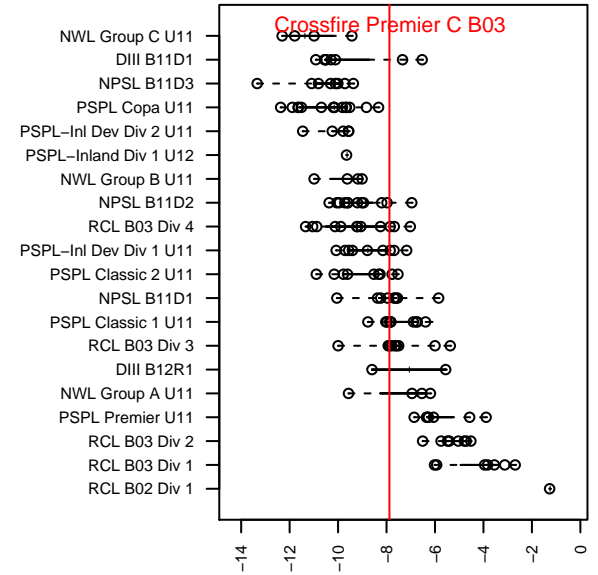

Crossfire Premier C B03

Crossfire Premier SC
 Redmond, WA
 B03 total strength=346
 attack=0.26 defense=0.16
 fall league = RCL B03 Div 3
 spr league = Win RCL B03 Div 3
 notes= Mercado 2014

alt names used:
 CROSSFIRE PREMIER B03 C – MERCADO (I
 Crossfire Premier B03–Mercado–C
 Crossfire BU11 Mercado
 CROSSFIRE PREMIER BU11 MERCADO (WA
 CROSSFIRE PREMIERCROSSFIRE BU11 ME
 CROSSFIRE PREMIER CROSSFIRE 03 MERI
 Crossfire BU11 Mercado
 Crossfire Premier B03–Mercado–C
 Crossfire Premier B03–Mercado–C

Venues played:
 2014 Snohomish United Invit U11 Gold
 2014 Nike Crossfire Challenge Silver 9v9 U11
 2014 WA Rush Cup BU11 Silver U11
 2014 REDAPT Cup Silver 9v9 U11
 2014 Puyallup Valley Kick-off U11
 2014 RCL B03 Div 3
 2014 PacNW Winter Classic Premier II U11
 2014 Win RCL B03 Div 3
 2014 WYS Presidents Cup B03 Division 3

**attack and defense variance (black dot)
relative to other teams
and top 10 in region**

**attack and defense rating
relative to others at age
and all opponents in last 13 months**

Performance relative to 13 month average