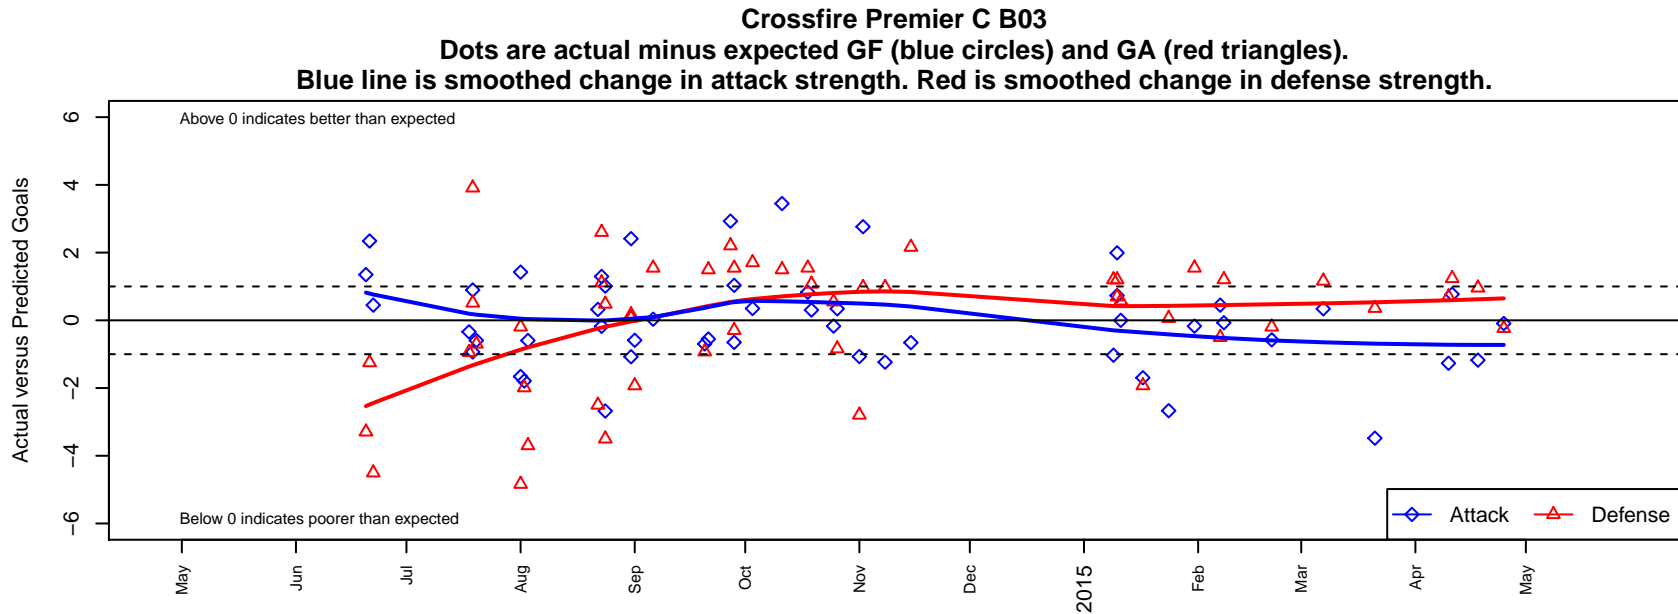

Crossfire Premier C B03

Crossfire Premier SC
 Redmond, WA
 B03 total strength=346
 attack=0.26 defense=0.16
 fall league = RCL B03 Div 3
 spr league = Win RCL B03 Div 3
 notes= Mercado 2014

alt names used:
 CROSSFIRE PREMIER B03 C – MERCADO (I
 Crossfire Premier B03–Mercado–C
 Crossfire BU11 Mercado
 CROSSFIRE PREMIER BU11 MERCADO (WA
 CROSSFIRE PREMIERCROSSFIRE BU11 ME
 CROSSFIRE PREMIER CROSSFIRE 03 MERI
 Crossfire BU11 Mercado
 Crossfire Premier B03–Mercado–C
 Crossfire Premier B03–Mercado–C

**attack and defense variance (black dot)
relative to other teams
and top 10 in region**

**attack and defense rating
relative to others at age
and all opponents in last 13 months**

Performance relative to 13 month average